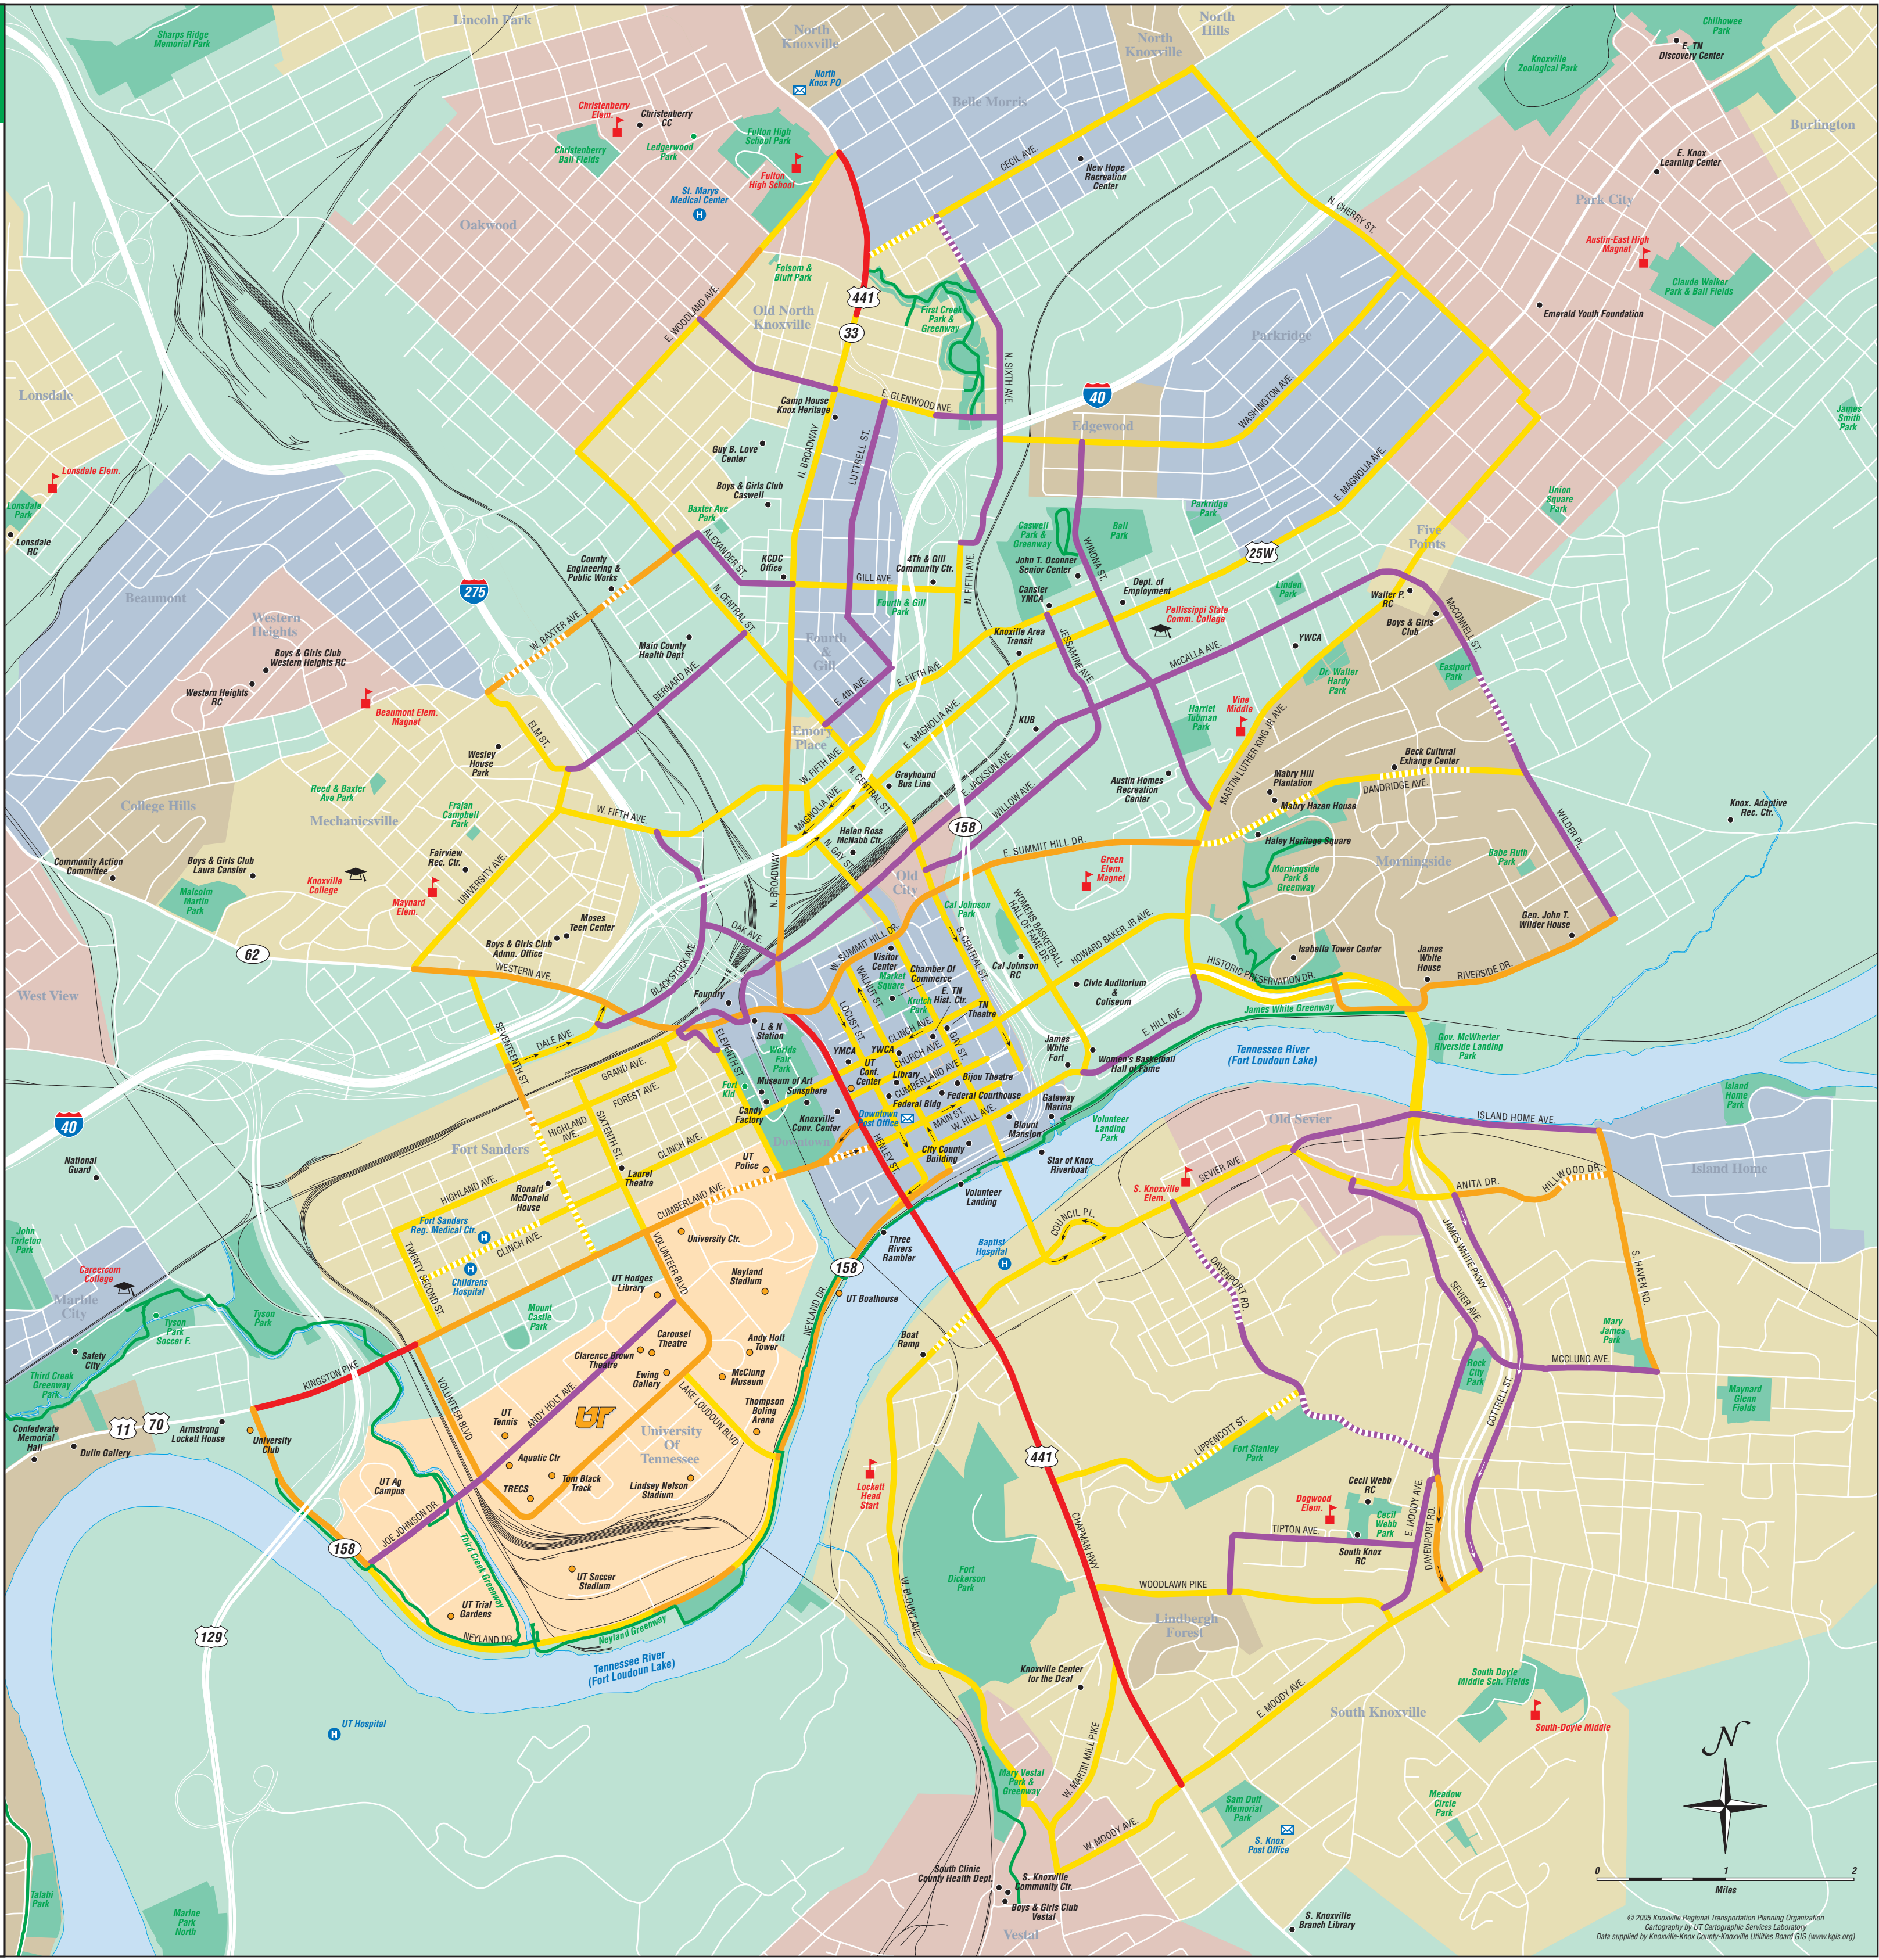

Bicycling Comfort Level Knoxville Center City

Bicycling Comfort Level

- HIGH
- MEDIUM
- LOW
- NOT RECOMMENDED
- - - - - STEEP GRADE

Disclaimer